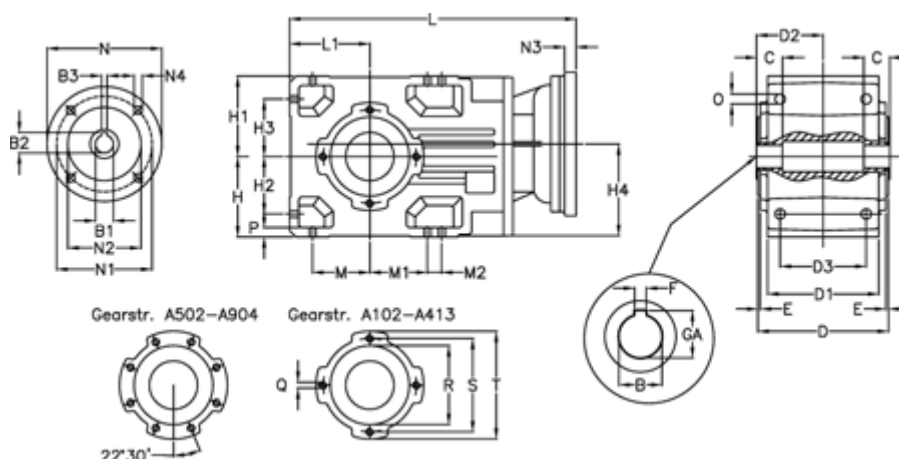

Article number: 29600201414225

Description: Bevel helical gearbox  
A202UH35-14,1-P71B5

## Measures

|           |                                  |           |            |         |
|-----------|----------------------------------|-----------|------------|---------|
| B = 35    | D3 = 90                          | H3 = 60.0 | N1 = 130   | S = 115 |
| B1 = 14   | Description = A202UH35-xx-P71 B5 | H4 = 93.0 | N2 = 110   | T = 140 |
| B2 = 16.3 | E = 3.0                          | L = 306.0 | N3 = 0     |         |
| B3 = 5    | F = 10                           | L1 = 80   | N4 = M8x16 |         |
| C = 22    | GA = 38.3                        | M = 60.0  | O = 9.5    |         |
| D = 136   | H = 80                           | M1 = 60.0 | P = 9      |         |
| D1 = 110  | H1 = 80                          | M2 = 0    | Q = M8x15  |         |
| D2 = 70.0 | H2 = 60.0                        | N = 160   | R = 95     |         |